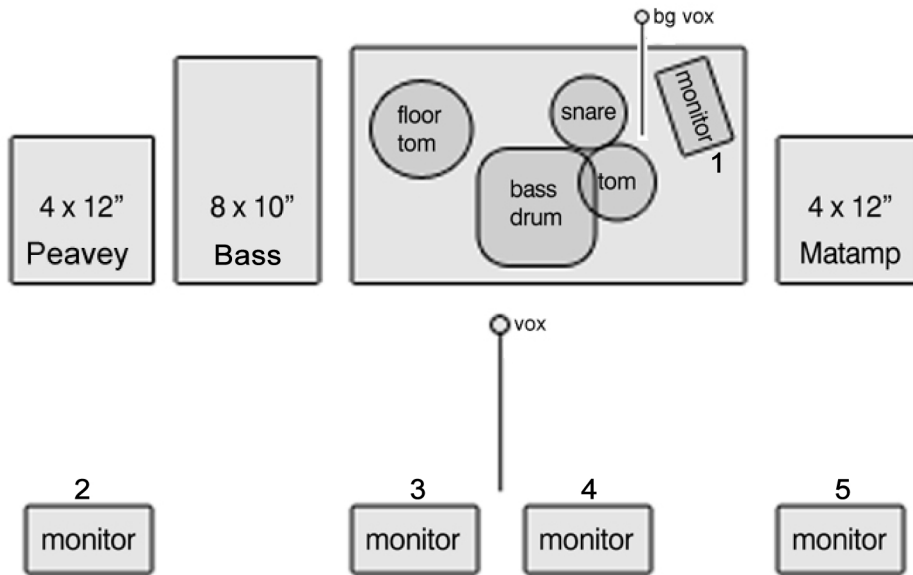

Stage Plot S.N.O.

Guitar amp 16ohm + 4x12" cab 16ohm (Matamp)

Guitar amp + 4x12" cab (Peavey Penta)

Bass amp 1400w + 8x10" cab (DI Out)

1 Bass drum 26"

1 Snare

1 Tom

2 Floor tom

1 Lead vocal

1 Background vocal (drummer)

1 or 2 wireless systems (bass+guitar).

Monitor 1: Kick, toms, Matamp guitar, Bg vox

Monitor 2: Kick, Bass, Peavey guitar, Matamp guitar

Monitor 3 & 4: Vox 1, Bg vox

Monitor 5: Kick, Matamp guitar, Bass

A minimum of 2 monitor systems.